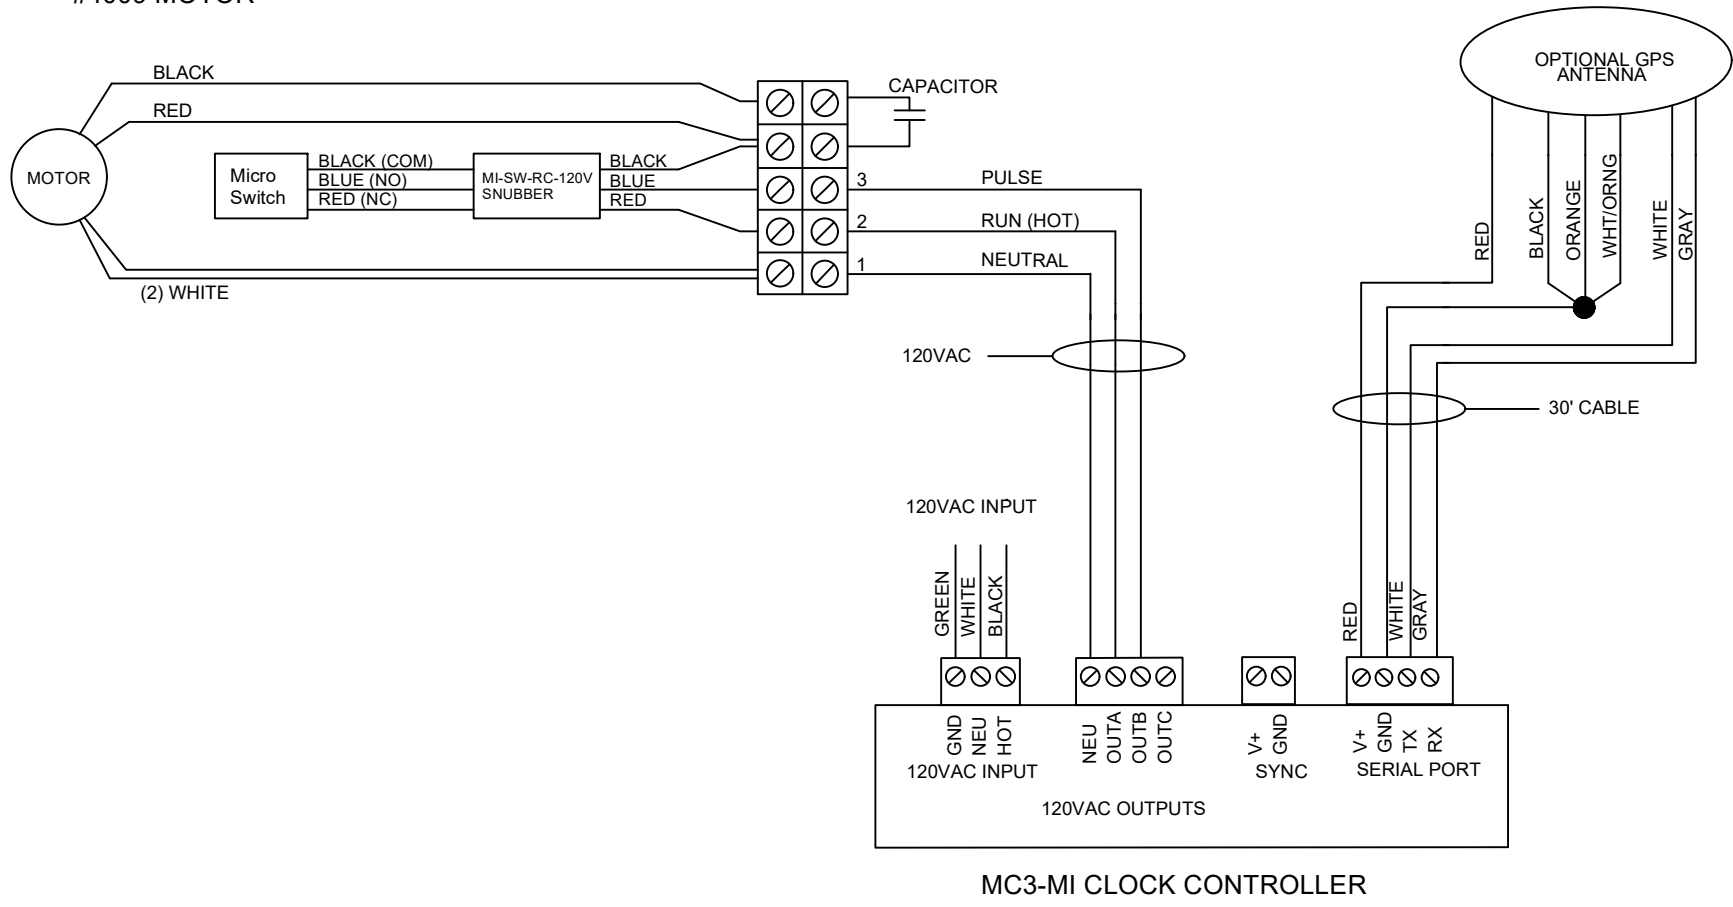

HMI OR 3MI CLOCK MECHANISM
#4009 MOTOR

MC3-MI CLOCK CONTROLLER

	TITLE MC3-MI with HMI or 3MI Wiring Diagram		
	P/N	DWG NO 52073	REV A
	DRAWN aburke	8/22/2024	SHEET 1 / 1