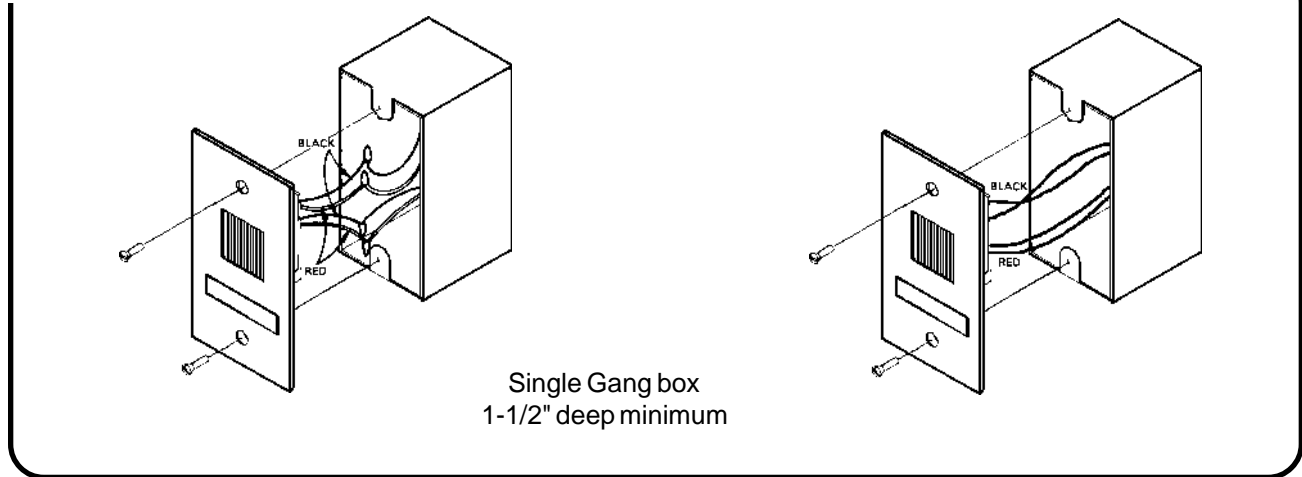

The Mini Horn series is UL listed.

FEATURES

Low Operating Current

Screw Terminal Blocks (Up to 12AWG)

Available in Red or White

U.L. Listed

Wiring Diagrams

Mounting Options

Model Number	Horn Rated Current		dB in Anechoic Room @ 10 ft.
	24VDC	20VDC	
SG-HN24	15mA	12mA	90

For white faceplate, please add "WH" to the end of the model number when ordering.