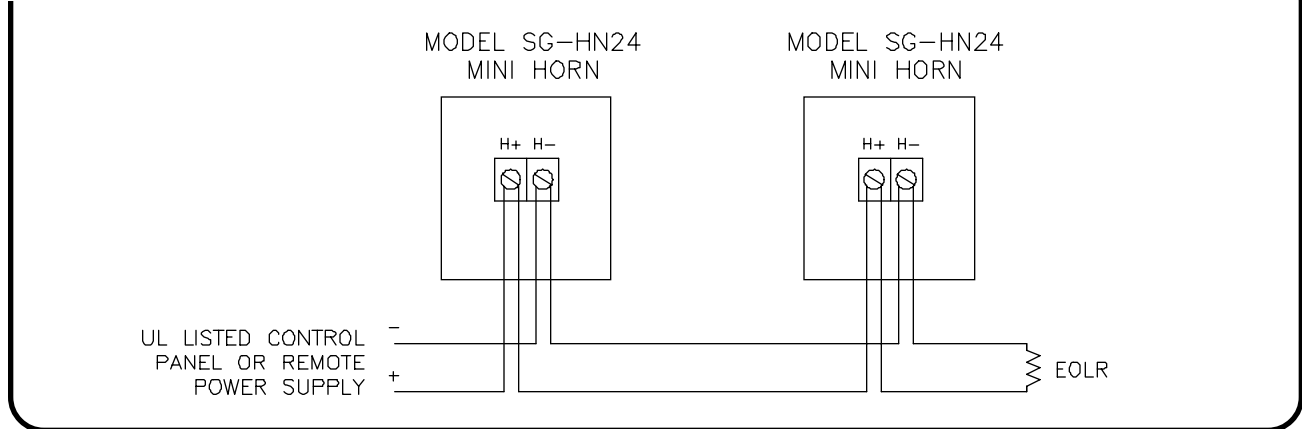

Shown SG-HN24

The NATIONAL TIME Mini Horn is a high quality signaling device that offers dependable audible signals and alarms.

All 24VDC appliances have minimal peak operating current and minimal start-up current.

The Mini Horn series is UL listed.

FEATURES

Low Operating Current

Screw Terminal Blocks (Up to 12AWG)

Available in Red or White

U.L. Listed

Wiring Diagrams

Mounting Options

Model Number	Horn Rated Current		dB in Anechoic Room @ 10 ft.
	24VDC	20VDC	
SG-HN24	15mA	12mA	90

For white faceplate, please add "WH" to the end of the model number when ordering.