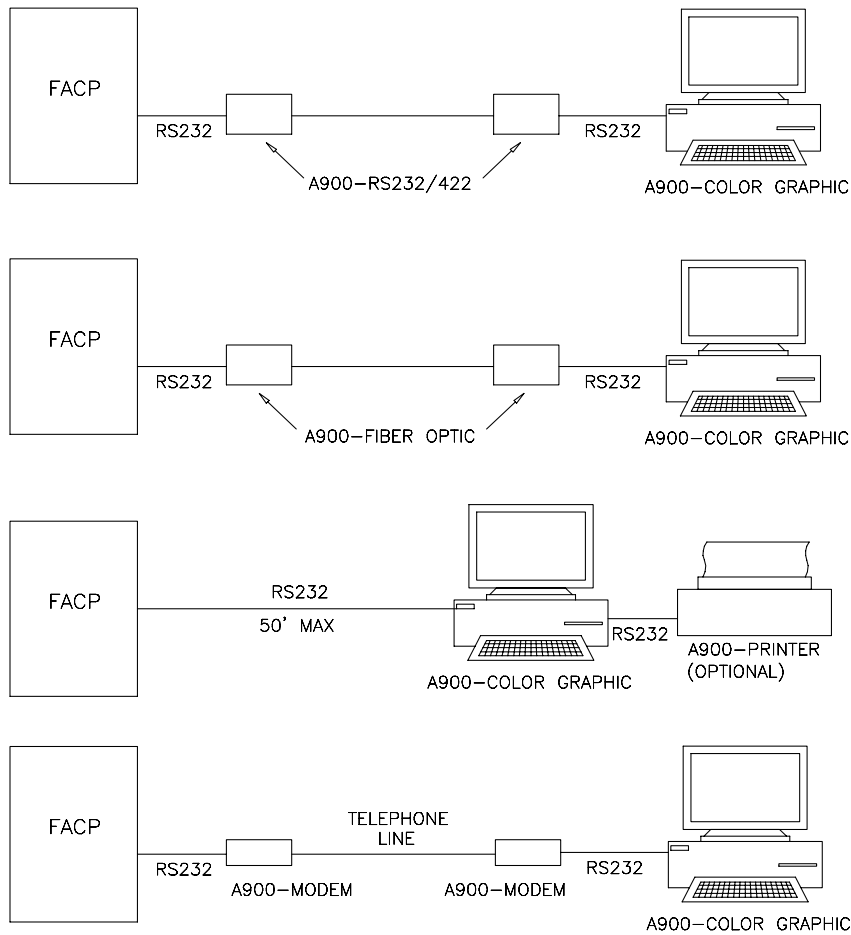

**A900-PRINTER**

**A900-COLOR GRAPHIC**

The NATIONAL TIME 900 Series Color Graphic Display and System Printer provides convenient electronic copy and hard copy of the system status. The Color Graphic Display is an IBM PC that connects to the 900/902 Series Fire Alarm Control Panels via the RS232 port on the Fire Alarm Control Panel. The A900-COLOR GRAPHIC operates with or without the System Printer connected. The System Printer is an IBM compatible serial printer which provides a hard copy of the system status via the parallel port on the A900-COLOR GRAPHIC display unit. The A900-COLOR GRAPHIC display unit is capable of distances in excess of the 50 foot RS232 limit with the use of a RS232 to RS422 converter, or a RS232 to Fiber Optics converter or telephone modems.

## **FEATURES**

Remote Control and Status Display Center

Hard Copy of System Status

Remote Connection via Modem

RS232/Fiber Communication

RS232/Fiber Communication

# Wiring Diagrams

# Ordering Information

Part No.	Description
A900-PC-READ	Color Graphic Display Unit
A900-PRINTER	System Printer with Parallel Interface
A900-MODEM	RS232 Modem Connection
A900-RS232/422	RS232 to RS422 Converter
A900-FIBER OPTIC	RS232 to Fiber Optic Converter