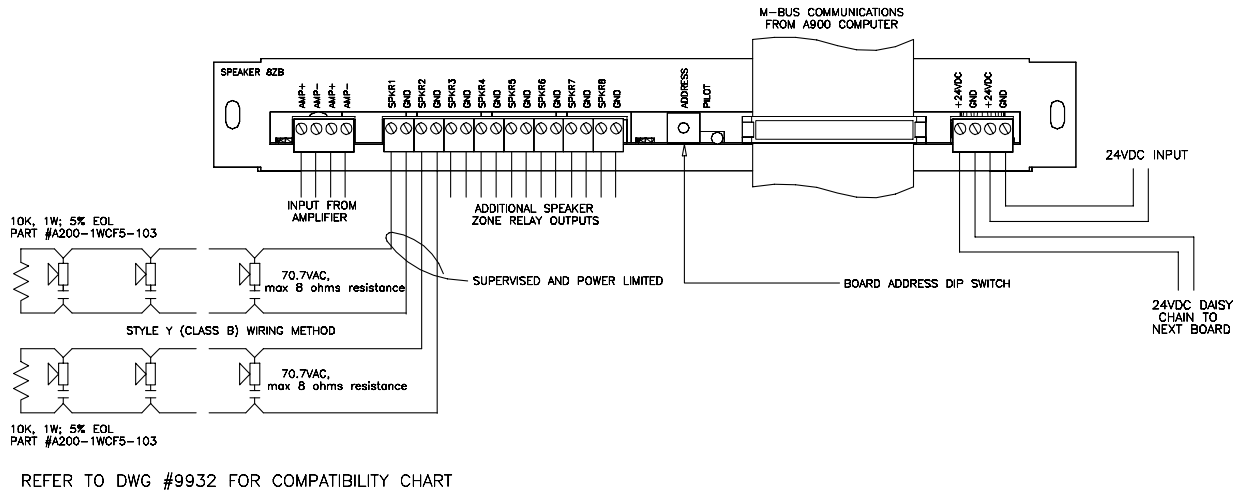

FEATURES

8 Audio Zones

Maximum 5A @ 70.7VAC each
Zone

Up to 10A Total

Individually Supervised Outputs
Style Y (Class B)

Open and Short Detection

Power Fail Detection

U.L. Listed

Wiring Diagrams

Specifications

- Power Input:** 24VDC, 5VDC via M-BUS
- Inputs:** Audio input from A900-Amplifier
- Output:** 8 SPST Relays
5A @ 70.7VAC per zone, 10A Combined Total
Style Y (Class B) Supervision
- Loop Resistance:** 8 Ohms maximum per zone
- Terminations:** Removable Screw Terminals. 12AWG 10A
- Finish:** Powder Grey
- Dimensions:** 1.5"x 10.25"x 4.35" with mounting ears.
Requires 1 rack slot.
- Net Wt.:** 1.25 lbs.

Ordering Information

Part No.	Description
A900-SPEAKER8ZB	8 SPEAKER ZONE EXPANDER, CLASS B (STYLE Y)