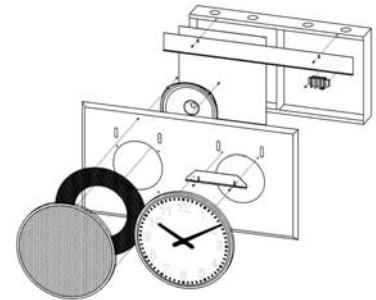

NATIONAL TIME Clock/Speaker units are designed to accommodate a 10 or 12 inch clock in the same enclosure as an 8 inch conventional speaker.

The front trim installs on a factory supplied wall box equipped with a hanger plate to receive angular hanger brackets. No fasteners are visible on the trim plate. In the wall box, a divider separates the clock and speaker and the speaker side is acoustically treated. A terminal strip attached to the box simplifies wiring of the unit.

The entire assembly is metal constructed and the trim plate is attractively finished with white enamel. The matching clock and speaker bezel are finished in powder gray. Other finishes are available.

For installations where it is desirable to install the clock and speaker separately, a matching Speaker grille is available. The recessed clock and speaker wall boxes are installed together on a horizontal or vertical plane. No trim plate is required as is used on combination units.

Clocks sold separately, Standard 8" speaker by others. Consult factory for vertical mount units.

Flush Mount Clock/Speaker Units

Style 138-12

Style 138-10

Style 138-12SQ

Stand Alone

Flush Mount wallbox with trim.

Stand Alone utilizing Individual wallboxes for clock and speaker

	Part No.	Description
Trims	138-10	Combination trim w/10" round speaker grille
	138-12	Combination trim w/12" round speaker grille
	138-12SQ	Combination trim w/12" square speaker grille
Wallbox	192-S	Surface wallbox (15"H X 28.5" W x3"D)
	147	Wallbox for 12" speaker grille (9"H x 8"W x 3.5"D)
	152-M	Wallbox for 10" speaker grille (9"H x 7"W x 3"D)
	143-K3	Wallbox for 10-12" speaker grille (7"H x 6.5" W x 3.25"D)
Guard	C/S-WG	Wire guard (18"H x 32"W x3.5"D) ¼" diameter rod.