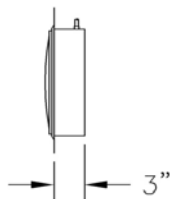

Flush Mount wallbox with trim.