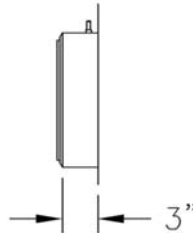

The entire assembly is metal constructed and the trim plate is attractively finished with white enamel. The matching clock and speaker bezel are finished in powder gray. Other finishes are available.

For installations where it is desirable to install the clock and speaker separately, a matching Speaker grille is available. The recessed clock and speaker wall boxes are installed together on a horizontal or vertical plane. No trim plate is required as is used on combination units.

Surface Mount Clock/Speaker Units

Style 138-12

Style 138-10

Style 138-12SQ

	Part No.	Description
Trims	138-10	Combination trim w/10" round speaker grille
	138-12	Combination trim w/12" round speaker grille
	138-12SQ	Combination trim w/12" square speaker grille
Wallbox	192-S	Surface wallbox (15"H X 28.5" W x3"D)