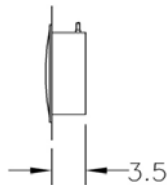

The entire assembly is metal constructed and the trim plate is attractively finished with white enamel. The matching clock and speaker bezel are finished in powder gray. Other finishes are available.

For installations where it is desirable to install the clock and speaker separately, a matching Speaker grille is available. The recessed clock and speaker wall boxes are installed together on a horizontal or vertical plane. No trim plate is required as is used on combination units.

Clocks sold separately, Standard 8" speaker by others. Consult factory for vertical mount units.

Flush Mount Clock/Speaker Units

Style 138-12

Style 138-10

Style 138-12SQ

Stand Alone

Flush Mount wallbox with trim.

Stand Alone utilizing Individual wallboxes for clock and speaker

	Part No.	Description
Trims	138-10	Combination trim w/10" round speaker grille
	138-12	Combination trim w/12" round speaker grille
	138-12SQ	Combination trim w/12" square speaker grille
Wallbox	192-S	Surface wallbox (15"H X 28.5" W x3"D)
	147	Wallbox for 12" speaker grille (9"H x 8"W x 3.5"D)
	152-M	Wallbox for 10" speaker grille (9"H x 7"W x 3"D)
	143-K3	Wallbox for 10-12" speaker grille (7"H x 6.5" W x 3.25"D)
Guard	C/S-WG	Wire guard (18"H x 32"W x3.5"D) ¼" diameter rod.