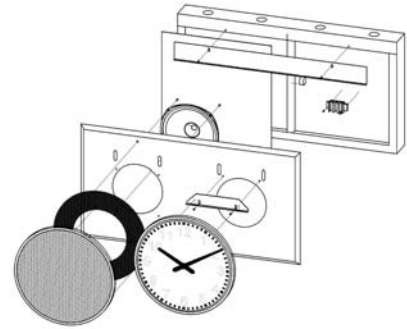

NATIONAL TIME Clock/Speaker units are designed to accommodate a 10 or 12 inch clock in the same enclosure as an 8 inch conventional speaker.

The front trim installs on a factory supplied wall box equipped with a hanger plate to receive angular hanger brackets. No fasteners are visible on the trim plate. In the wall box, a divider separates the clock and speaker and the speaker side is acoustically treated. A terminal strip attached to the box simplifies wiring of the unit.

The entire assembly is metal constructed and the trim plate is attractively finished with white enamel. The matching clock and speaker bezel are finished in powder gray. Other finishes are available.

For installations where it is desirable to install the clock and speaker separately, a matching Speaker grille is available. The recessed clock and speaker wall boxes are installed together on a horizontal or vertical plane. No trim plate is required as is used on combination units.

*Consult factory for a vertical mount unit.

MODEL 138-12
shown with
Clock 030-12

Features:

- Attractively Designed
- Durable Metal Construction
- Flush or Surface Mount
- Matching Speaker Bezels
- Acoustically Treated
- Round or Square Clocks
- Terminal Strip Connections

Surface Mount Clock/Speaker Units

Style 138-12

Style 138-10

Style 138-12SQ

	Part No.	Description
Trims	138-10	Combination trim w/10" round speaker grille
	138-12	Combination trim w/12" round speaker grille
	138-12SQ	Combination trim w/12" square speaker grille
Wallbox	192-S	Surface wallbox (15"H X 28.5" W x3"D)