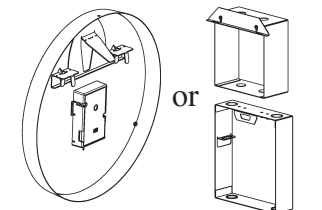

**SRP-12ADAPT-ST : Single Tab Mounting Bracket (Surface Plastic Case)**

This is a single tab bracket allowing the Surface Plastic Case to mount to wall boxes by other manufacturers such as Simplex and others.

**LR-12ADAPT-DUAL : Single/Double Tab Adapter (Low Profile Steel)**

Adapter plate allowing Low Profile steel case to mount to double tab 143 box flush bracket or a single tab clock box by other manufacturers. Unwanted tab(s) break off as desired. Fits low profile steel 12" round clocks (LR-12XX).