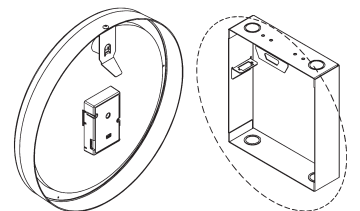

**FR-12ADAPT-ST : Single Tab Mounting Adapter (Flush Steel)**

Adapter plate allowing standard two tab mounting clocks to be used as single tab mounted clocks on clock boxes of other manufacturers like Simplex and others. Fits flush steel 12" round clocks (FR-12XX).

**LR-12ADAPT-SM : Screw Mount Adapter (Low Profile Steel)**

Adapter plate allowing standard two tab mounting clocks to be mounted with single screw anchor. Typically used for batter powered clocks with no need for an electrical box. Fits low profile steel 12" round clocks (LR-12XX).

**SRP-12ADAPT-NF : Flush Mount Adapter (Surface Plastic Cases)**

Adapter plate allowing the Spectrum surface plastic case to mount to a National Time 143 Flush Clock Box. Typically used for clock replacements at existing flush mount clock locations.

**LR-12ADAPT-DUAL : Single/Double Tab Adapter (Low Profile Steel)**

Adapter plate allowing Low Profile steel case to mount to double tab 143 box flush bracket or a single tab clock box by other manufacturers. Unwanted tab(s) break off as desired. Fits low profile steel 12" round clocks (LR-12XX).