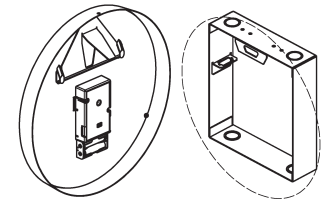

**1504-LT : Anti-Sway Surface Hanger Bracket**

Included with all *Surface* and *Low Profile Surface* clocks as well as *Wired* versions of Spectrum plastic clocks. Mounts to wall or to Single Gang/ Handy electrical boxes. Optional for plastic Spectrum battery powered clocks.

**LR-12ADAPT-ST : Single Tab Mounting Adapter (Low Profile Steel)**

Adapter plate allowing standard two tab mounting clocks to be used as single tab mounted clocks on clock boxes of other manufacturers like Simplex and others. Fits low profile steel 12" round clocks (LR-12XX).

**LR-12ADAPT-SM : Screw Mount Adapter (Low Profile Steel)**

Adapter plate allowing standard two tab mounting clocks to be mounted with single screw anchor. Typically used for batter powered clocks with no need for an electrical box. Fits low profile steel 12" round clocks (LR-12XX).

**LR-12ADAPT-DUAL : Single/Double Tab Adapter (Low Profile Steel)**

Adapter plate allowing Low Profile steel case to mount to double tab 143 box flush bracket or a single tab clock box by other manufacturers. Unwanted tab(s) break off as desired. Fits low profile steel 12" round clocks (LR-12XX).