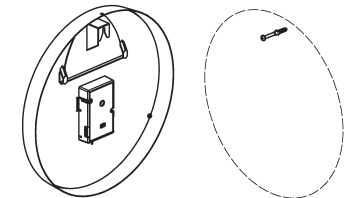

**LR-12ADAPT-ST : Single Tab Mounting Adapter (Low Profile Steel)**

Adapter plate allowing standard two tab mounting clocks to be used as single tab mounted clocks on clock boxes of other manufacturers like Simplex and others. Fits low profile steel 12" round clocks (LR-12XX).

**FR-12ADAPT-ST : Single Tab Mounting Adapter (Flush Steel)**

Adapter plate allowing standard two tab mounting clocks to be used as single tab mounted clocks on clock boxes of other manufacturers like Simplex and others. Fits flush steel 12" round clocks (FR-12XX).

**LR-12ADAPT-SM : Screw Mount Adapter (Low Profile Steel)**

Adapter plate allowing standard two tab mounting clocks to be mounted with single screw anchor. Typically used for batter powered clocks with no need for an electrical box. Fits low profile steel 12" round clocks (LR-12XX).

**LR-12ADAPT-DUAL : Single/Double Tab Adapter (Low Profile Steel)**

Adapter plate allowing Low Profile steel case to mount to double tab 143 box flush bracket or a single tab clock box by other manufacturers. Unwanted tab(s) break off as desired. Fits low profile steel 12" round clocks (LR-12XX).