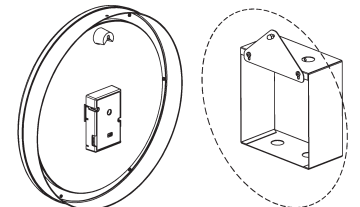

SRP-12ADAPT-NF : Flush Mount Adapter (Surface Plastic Cases)

Adapter plate allowing the Spectrum surface plastic case to mount to a National Time 143 Flush Clock Box. Typically used for clock replacements at existing flush mount clock locations.

SRP-12ADAPT-ST : Single Tab Mounting Bracket (Surface Plastic Case)

This is a single tab bracket allowing the Surface Plastic Case to mount to wall boxes by other manufacturers such as Simplex and others.