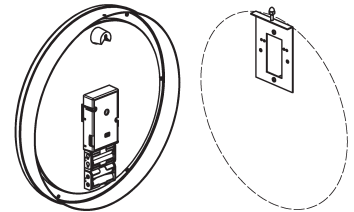

**1504-LT : Anti-Sway Surface Hanger Bracket**

Included with all *Surface* and *Low Profile Surface* clocks as well as *Wired* versions of Spectrum plastic clocks. Mounts to wall or to Single Gang/ Handy electrical boxes. Optional for plastic Spectrum battery powered clocks.

**LR-12ADAPT-ST : Single Tab Mounting Adapter (Low Profile Steel)**

Adapter plate allowing standard two tab mounting clocks to be used as single tab mounted clocks on clock boxes of other manufacturers like Simplex and others. Fits low profile steel 12" round clocks (LR-12XX).

**FR-12ADAPT-ST : Single Tab Mounting Adapter (Flush Steel)**

Adapter plate allowing standard two tab mounting clocks to be used as single tab mounted clocks on clock boxes of other manufacturers like Simplex and others. Fits flush steel 12" round clocks (FR-12XX).

**LR-12ADAPT-SM : Screw Mount Adapter (Low Profile Steel)**

Adapter plate allowing standard two tab mounting clocks to be mounted with single screw anchor. Typically used for batter powered clocks with no need for an electrical box. Fits low profile steel 12" round clocks (LR-12XX).